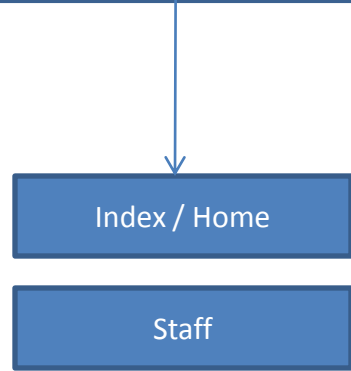

OSSA Website Project Outline - July 2010

SACS Assessment

Assessment Tool (at6)

Policy 1114

ugrad-cat2008
tlo2.tlc.state.tx.us

Assessment Tool (at6)
Policy 1114

Clarification:

The OSSA website would function solely as the department page with one linked page within its structure to a "staff" page presenting people working in the department. The Home page would have links only to UTD Home, OSSA Staff, GEMS, and Assessment. 6-29-2010