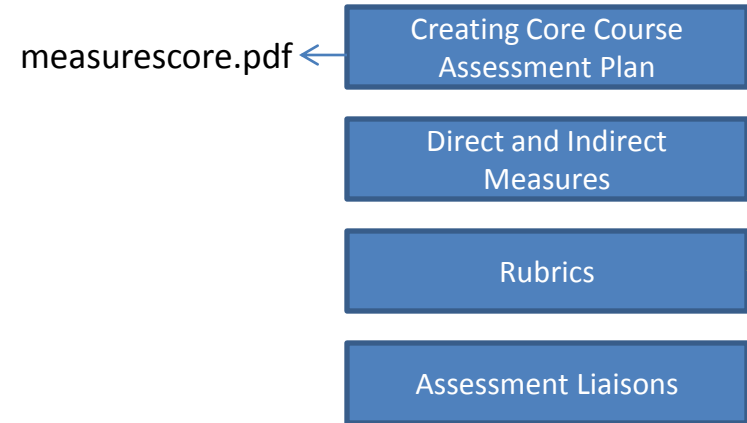

Site Maintenance:

Jenny Wakefield will function as web developer maintaining OSSA, GEMS, and Assessment websites respectively. Contact jwakefield@utdallas.edu #6890